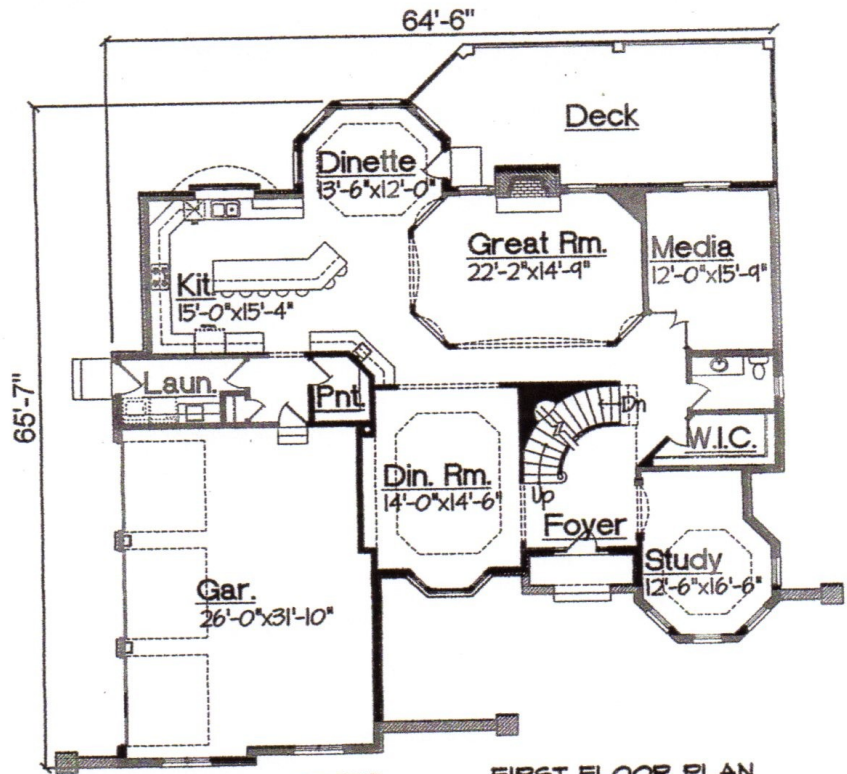

Corrib

FIRST FLOOR PLAN

Phone: 708-599-1865
 Cell: 708-601-GORT (4678)
 Fax: 708-598-5450
www.GortHomes.com

SECOND FLOOR PLAN

TOTAL LIVING AREA
4268