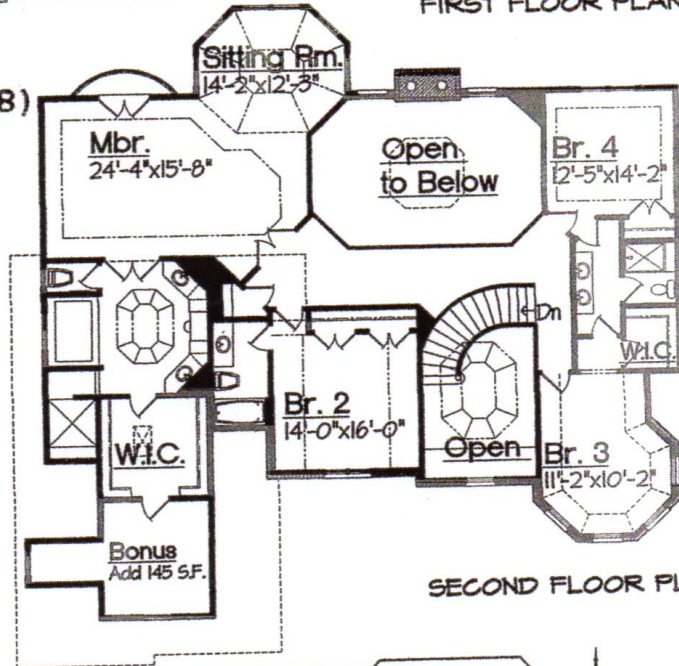

Corrib

FIRST FLOOR PLAN

Phone: 708-599-1865
 Cell: 708-601-GORT (4678)
 Fax: 708-598-5450
www.GortHomes.com

SECOND FLOOR PLAN

TOTAL LIVING AREA
4268